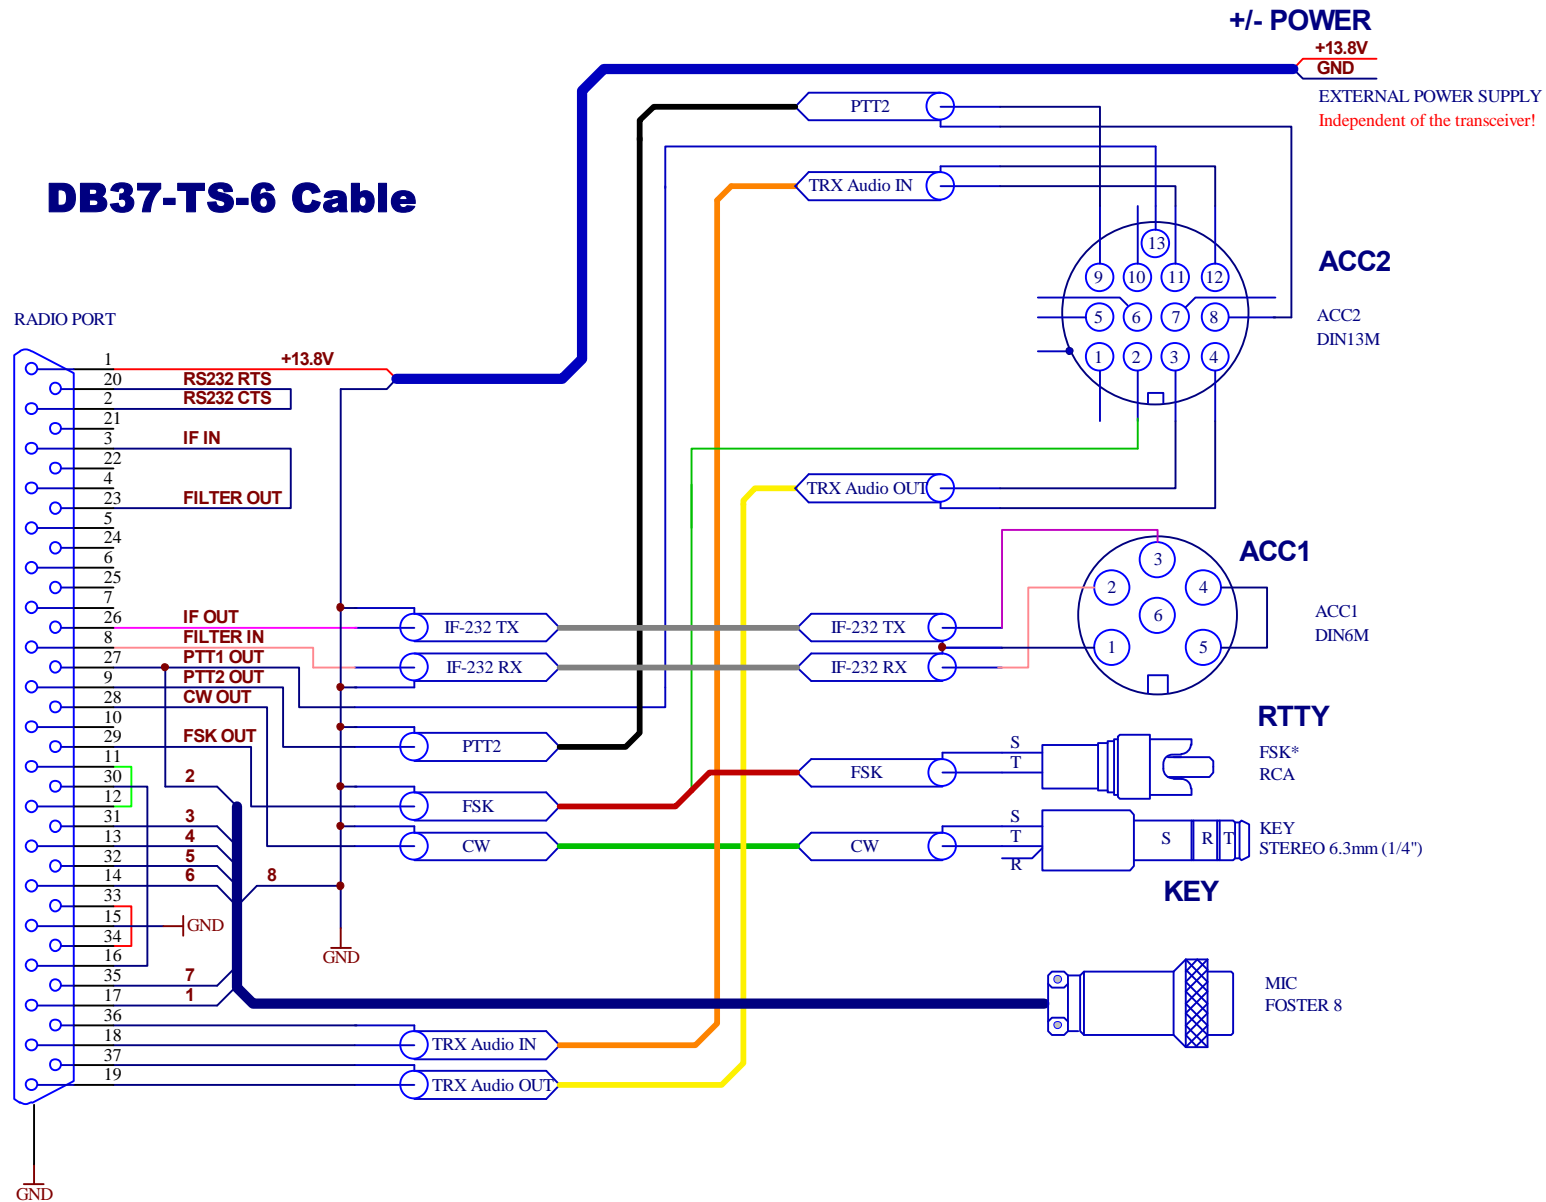

# DB37-TS-6 Cable

**TS-140 TS-440 TS-450 TS-680 TS-690 TS-711 TS-790 TS-811 TS-850 TS-940 TS-950**

**Notes:**

- \* FSK RCA is necessary only for the TS-850 TS-950
- \*\* PTT2 mutes front MIC

**S = Sleeve**  
**T = Tip**  
**R = Ring**

TS140 , TS680 - requires Kenwood IF-10C  
 TS711 , TS811 - requires Kenwood IF-10A  
 TS 940 - requires Kenwood IF-10B  
 TS 440 - requires Kenwood IC-10